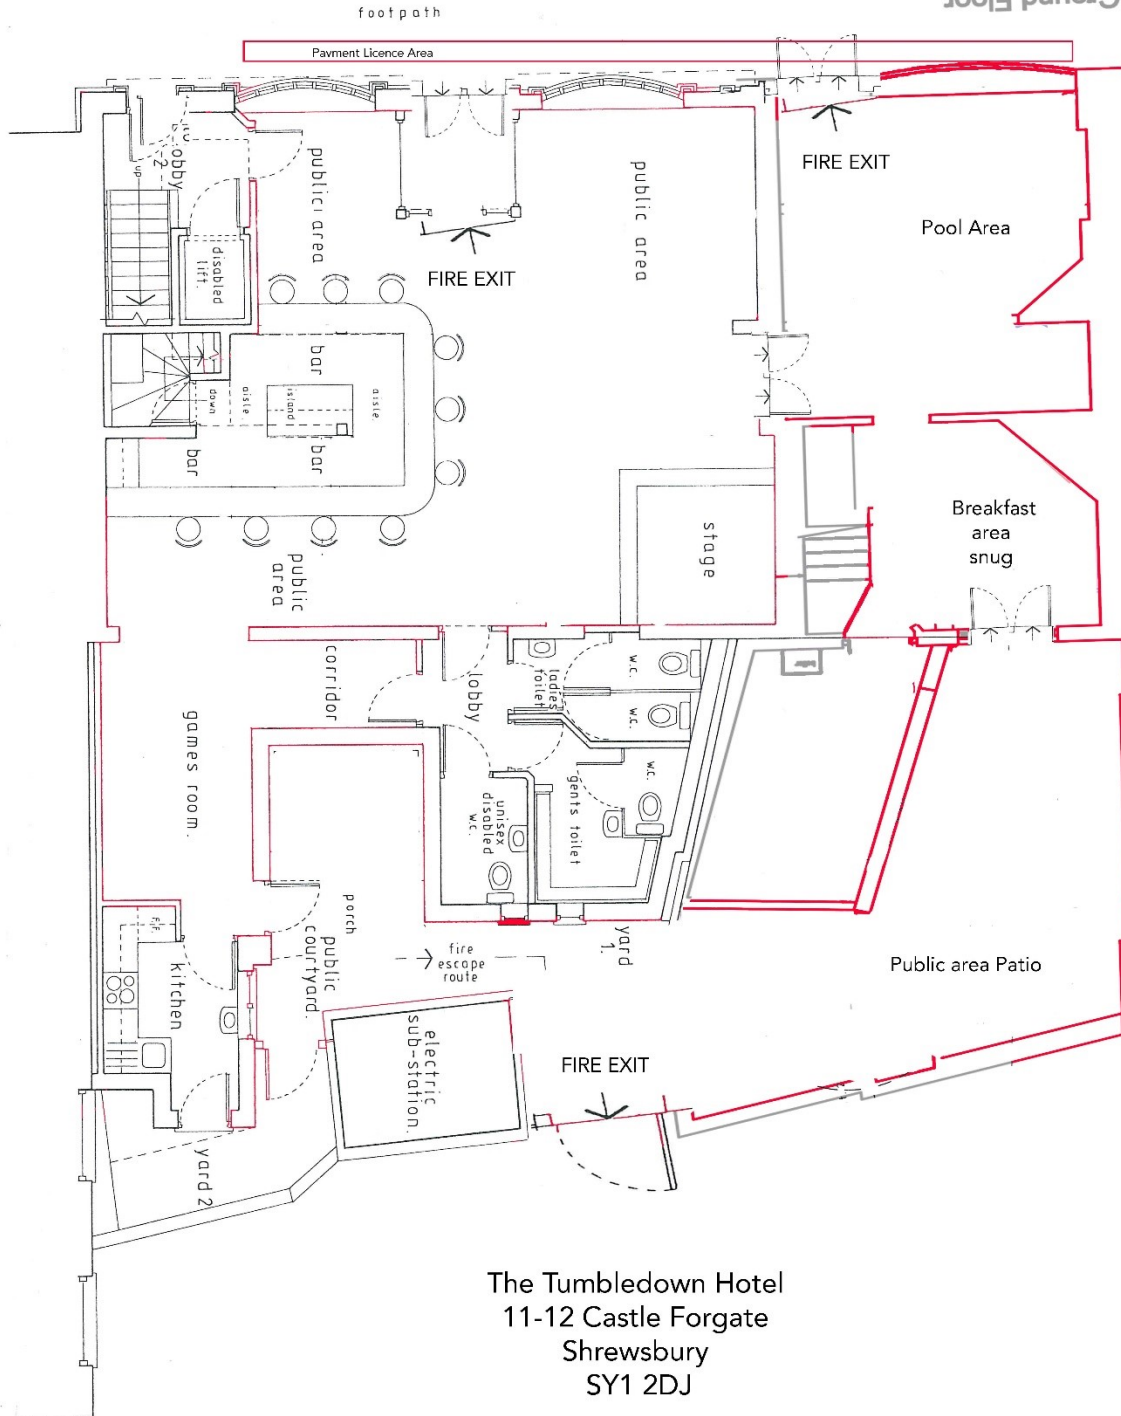

Castle Foregate.

Ground Floor

The Tumbledown Hotel  
11-12 Castle Foregate  
Shrewsbury  
SY1 2DJ

4 September 2023